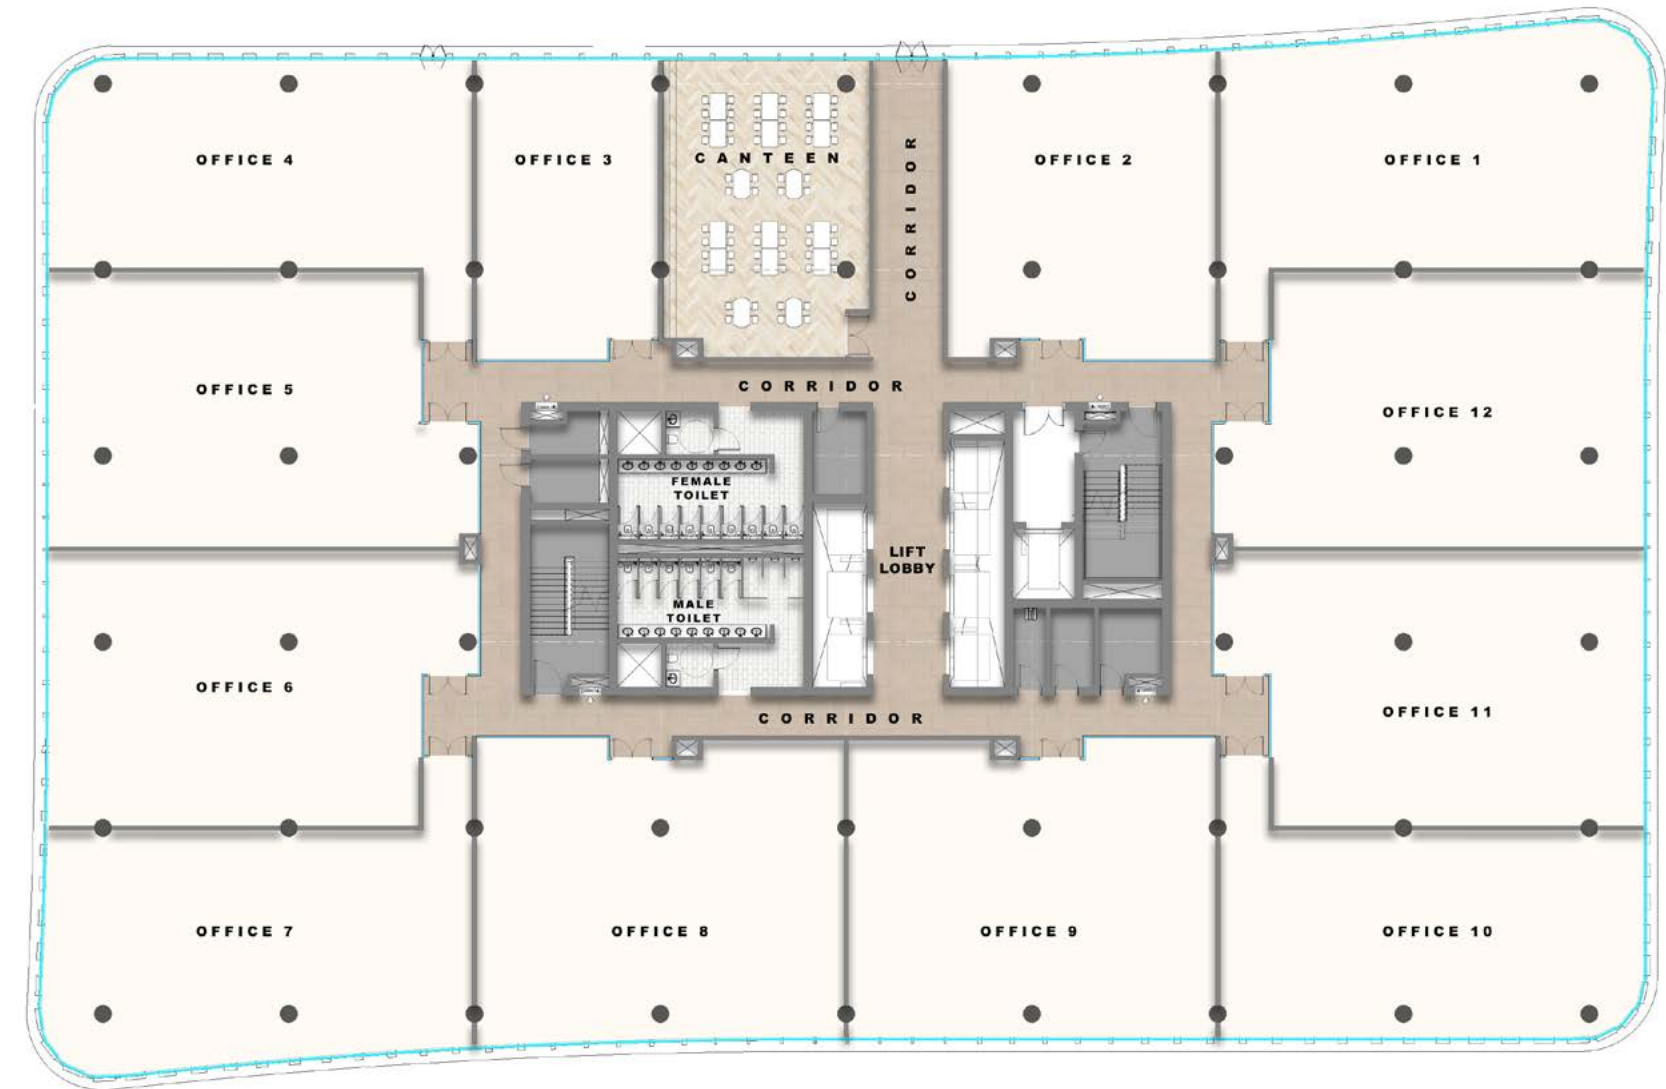

Floor Plans

P
PIAZZA ROMA

OFFICES

2ND FLOOR OFFICE

TYPICAL OFFICE FLOOR

TOWER A
SELLABLE AREA: 1564.17-3167.84 SQ.F

TOWER A
SELLABLE AREA: 2604.78-3112.86 SQ.F

LEVELS 3-8

2ND FLOOR OFFICE

TYPICAL OFFICE FLOOR

TOWER B
SELLABLE AREA: 1564.17-3167.84 SQ.F

TOWER B
SELLABLE AREA: 2604.78-3112.86 SQ.F

LEVELS 3-8

DUBRICKS

POSSIBILITIES ARE LIMITLESS

FOR MORE INFORMATION, PLEASE CONTACT US.