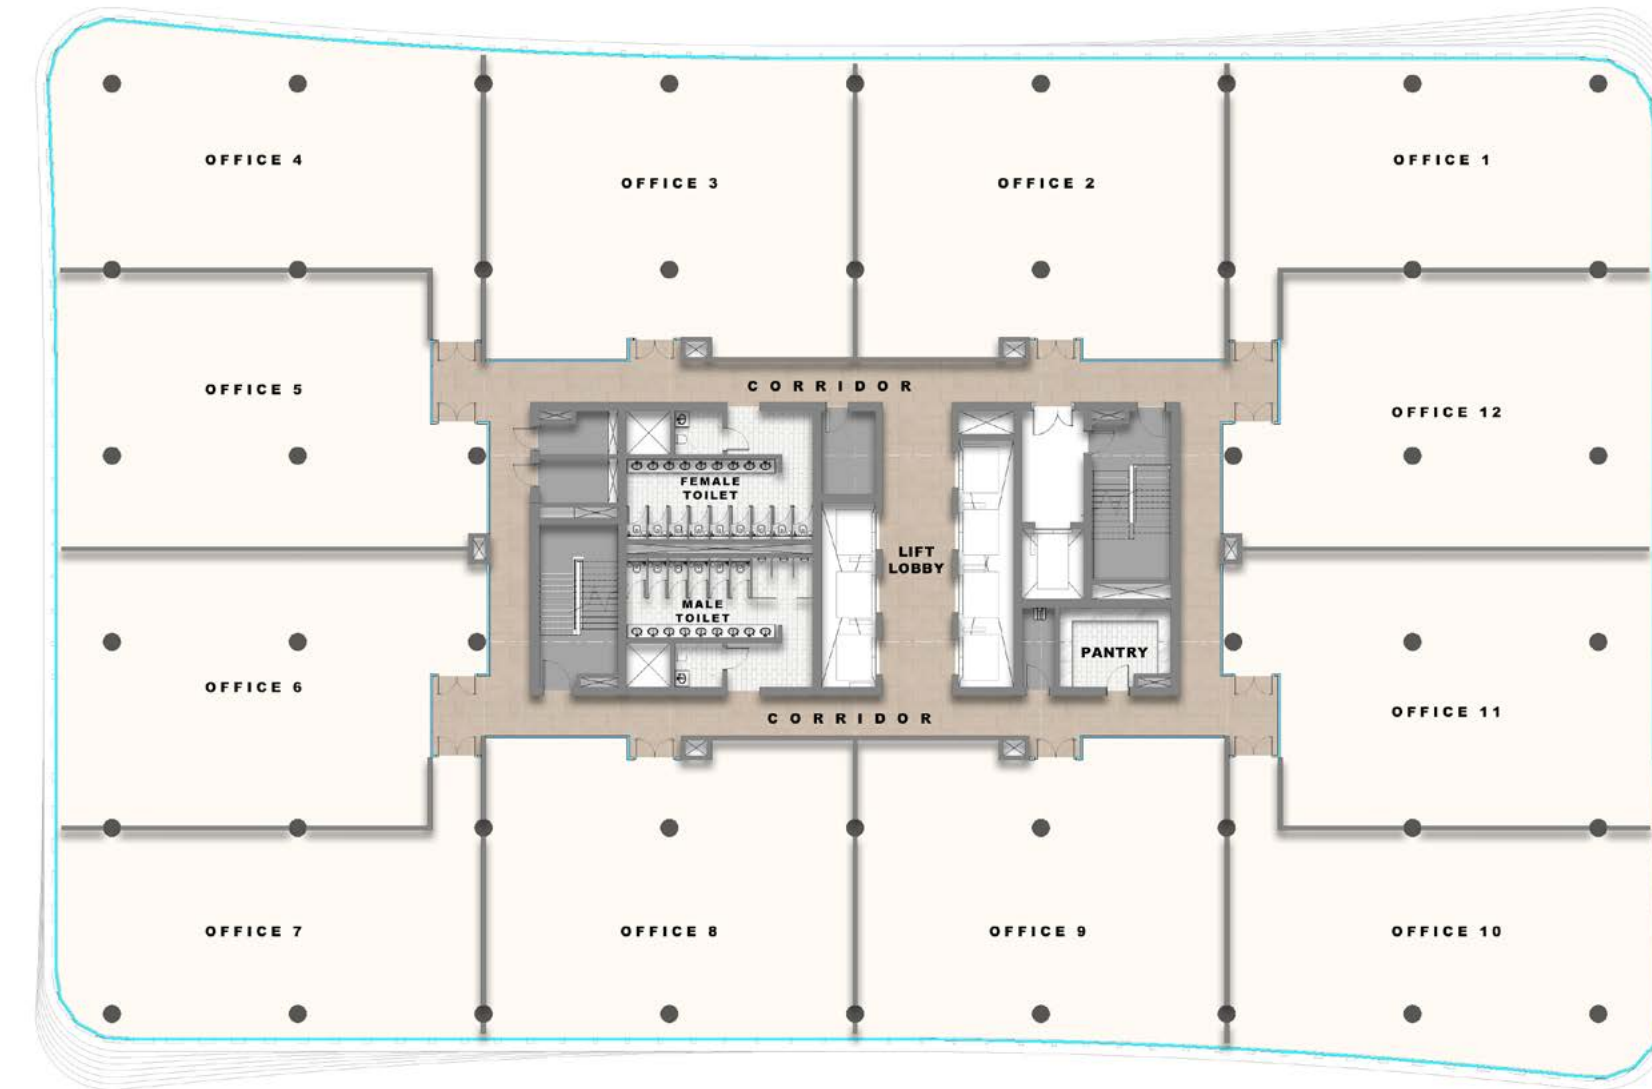

Floor Plans

P
PIAZZA ROMA

OFFICES

2ND FLOOR OFFICE

TYPICAL OFFICE FLOOR

TOWER A
SELLABLE AREA: 1564.17-3167.84 SQ.F

TOWER A
SELLABLE AREA: 2604.78-3112.86 SQ.F

LEVELS 3-8

2ND FLOOR OFFICE

TYPICAL OFFICE FLOOR

TOWER B
SELLABLE AREA: 1564.17-3167.84 SQ.F

TOWER B
SELLABLE AREA: 2604.78-3112.86 SQ.F

LEVELS 3-8

DUBRICKS

POSSIBILITIES ARE LIMITLESS

FOR MORE INFORMATION, PLEASE CONTACT US.