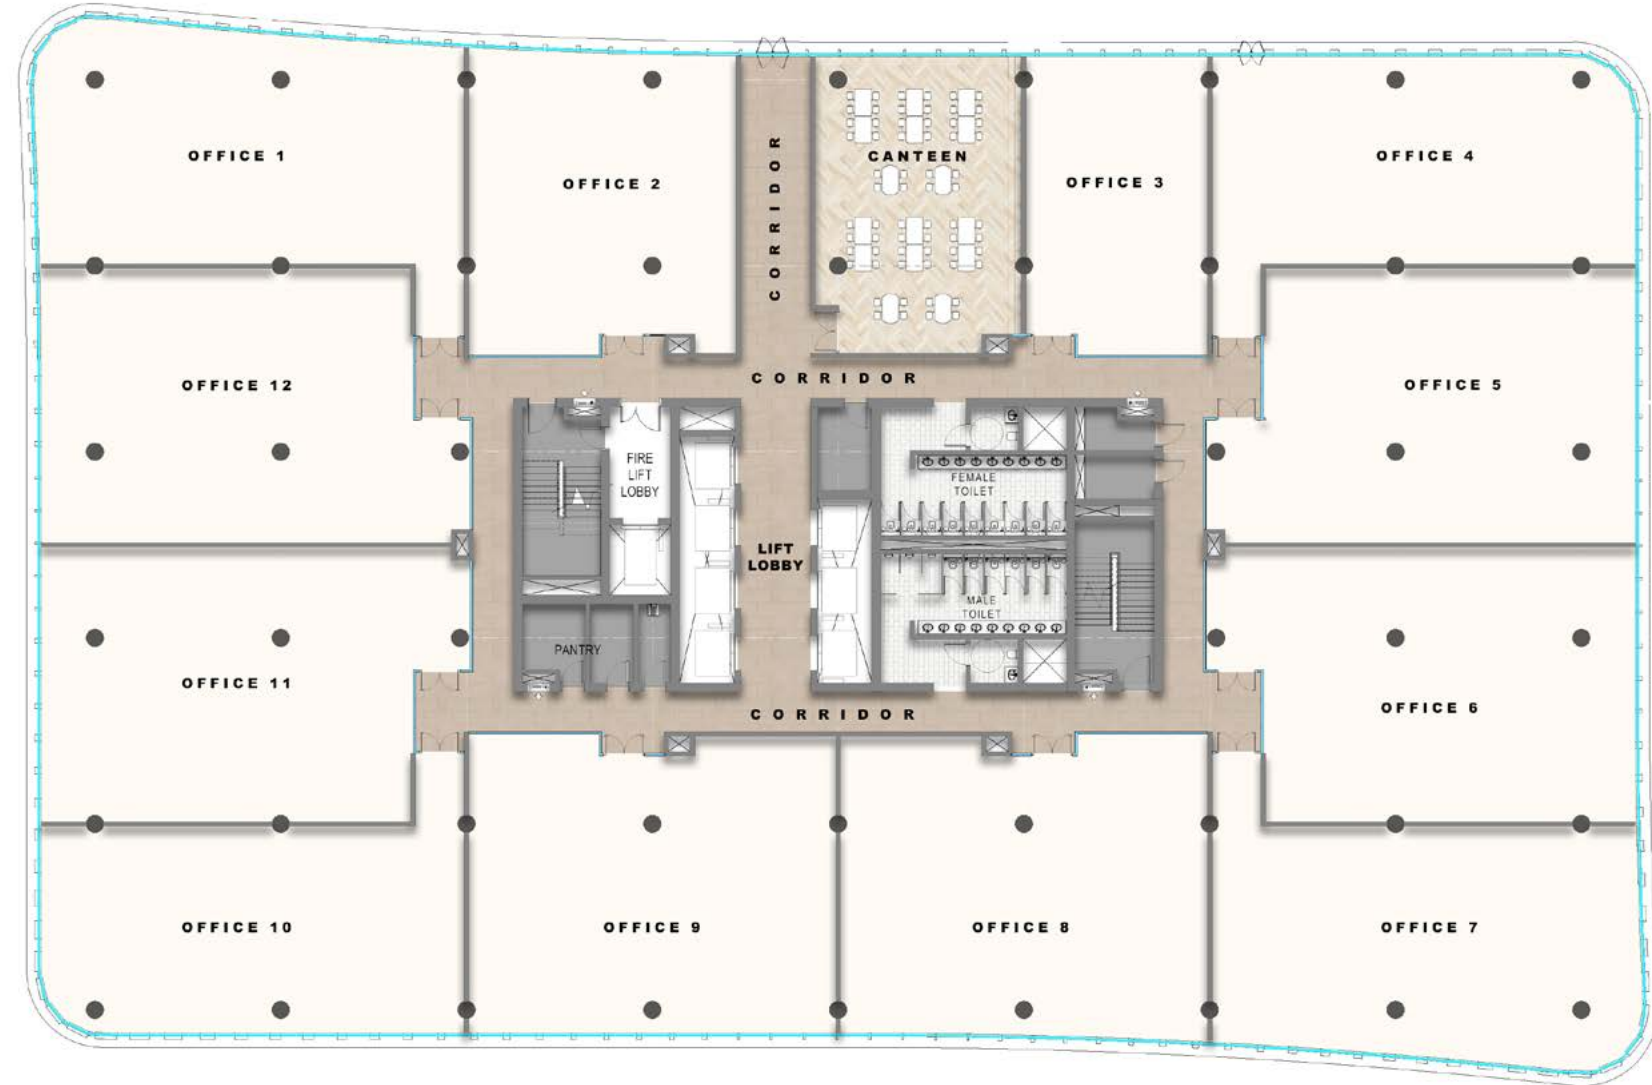

Floor Plans

P
PIAZZA ROMA

OFFICES

2ND FLOOR OFFICE

TYPICAL OFFICE FLOOR

TOWER A
SELLABLE AREA: 1564.17-3167.84 SQ.F

TOWER A
SELLABLE AREA: 2604.78-3112.86 SQ.F

LEVELS 3-8

2ND FLOOR OFFICE

TYPICAL OFFICE FLOOR

TOWER B
SELLABLE AREA: 1564.17-3167.84 SQ.F

TOWER B
SELLABLE AREA: 2604.78-3112.86 SQ.F

LEVELS 3-8

DUBRICKS

POSSIBILITIES ARE LIMITLESS

FOR MORE INFORMATION, PLEASE CONTACT US.