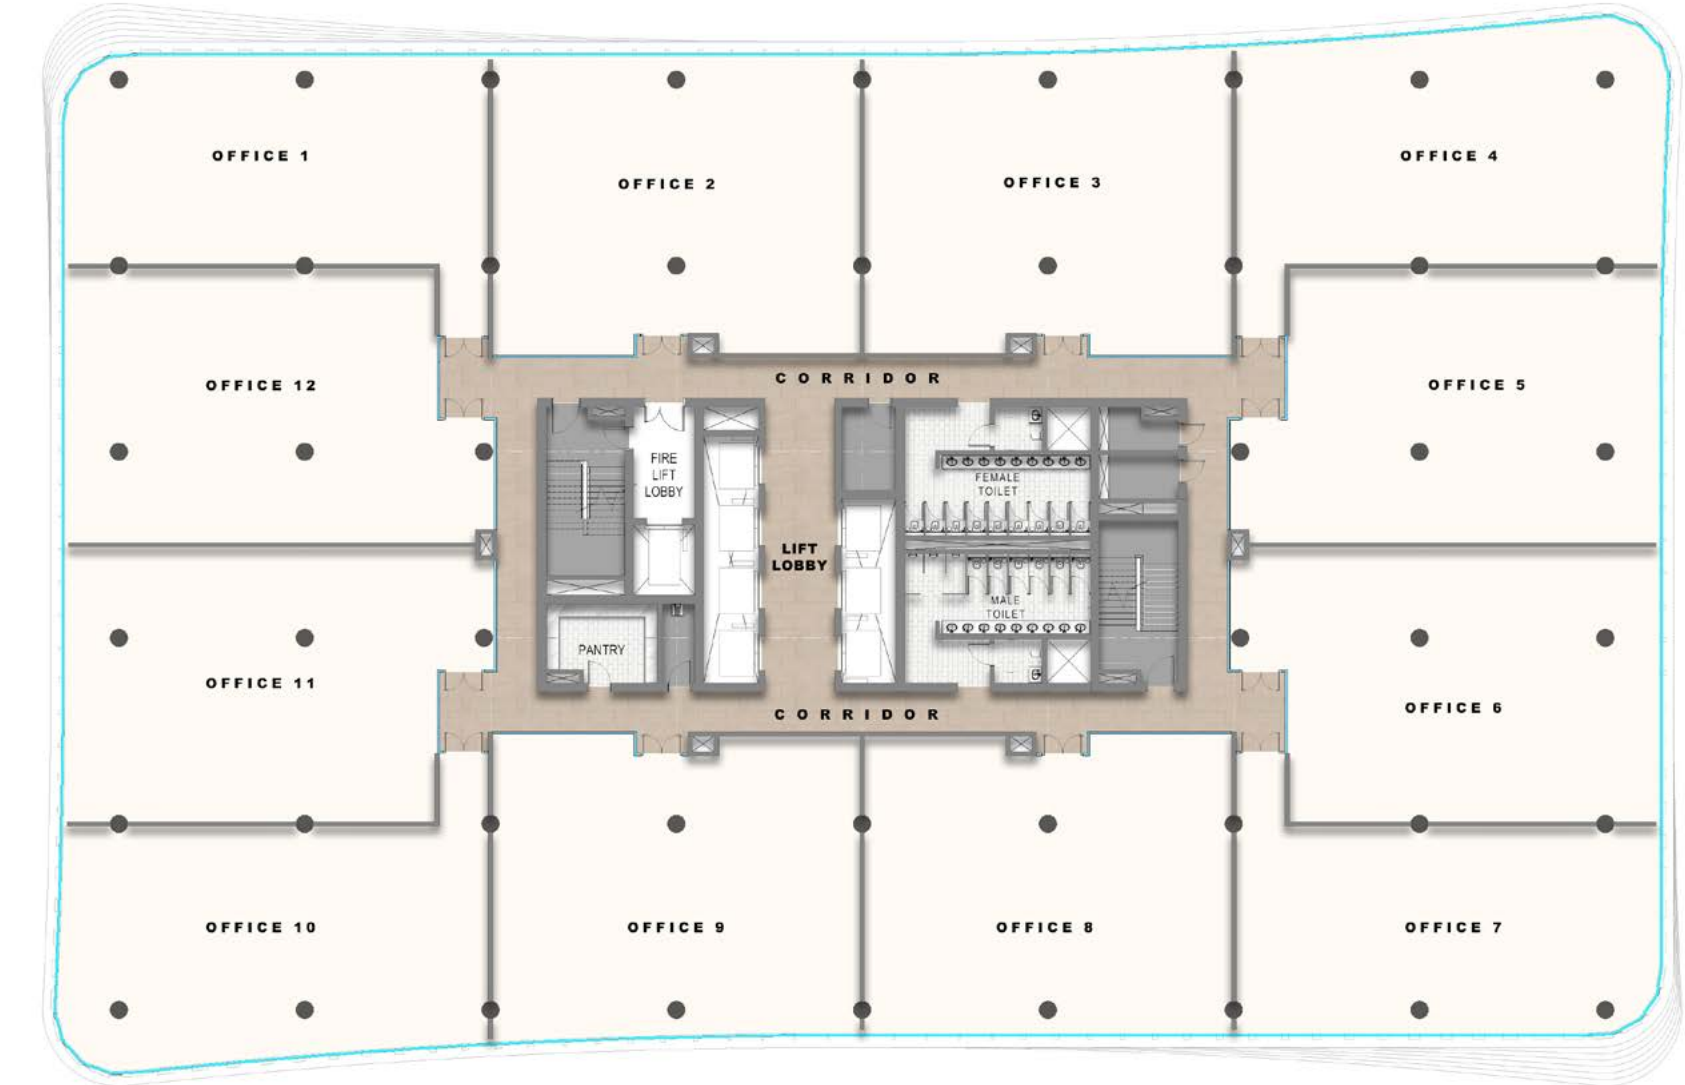

Floor Plans

P
PIAZZA ROMA

OFFICES

2ND FLOOR OFFICE

TYPICAL OFFICE FLOOR

TOWER A
SELLABLE AREA: 1564.17-3167.84 SQ.F

TOWER A
SELLABLE AREA: 2604.78-3112.86 SQ.F

LEVELS 3-8

2ND FLOOR OFFICE

TYPICAL OFFICE FLOOR

TOWER B
SELLABLE AREA: 1564.17-3167.84 SQ.F

TOWER B
SELLABLE AREA: 2604.78-3112.86 SQ.F

LEVELS 3-8

DUBRICKS

POSSIBILITIES ARE LIMITLESS

FOR MORE INFORMATION, PLEASE CONTACT US.